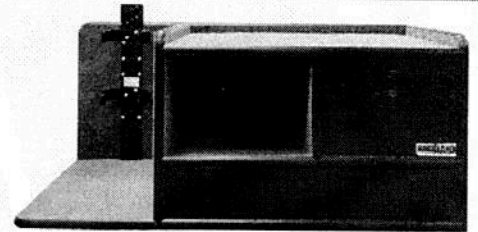

**SCBA Series**

- SCBA-1-SM-15: Fits a 2015+ Small SUV  \$3,805.05 (Standard Platform Included)
- SCBA-1-LG-15: Fits a 2015+ Large SUV  \$4,088.39 (Standard Platform Included)

- Standard Features:**
- 3 open storage areas
  - File drawer
  - Low mounted command board
  - SCBA bracket
  - Standard Platform Included

**SCBA Series**

- SCBA-2-SM-15: Fits a 2015+ Small SUV  \$3,820.72 (Standard Platform Included)
- UPGRADES: HAVIS Lift-up Platform  \$783.75 (additional) Ford Interceptor Utility only.
- SCBA-2-LG-15: Fits a 2015+ Large SUV  \$4,069.48 (Standard Platform Included)

- Standard Features:**
- An open storage area
  - File drawer
  - Low mounted ratcheting command board
  - SCBA bracket
  - Standard Platform Included

**SCBA Series**

- SCBA-3-SM-15: Fits a 2015+ Small SUV  \$3,621.83 (Standard Platform Included)
- SCBA-3-LG-15: Fits a 2015+ Large SUV  \$4,088.39 (Standard Platform Included)