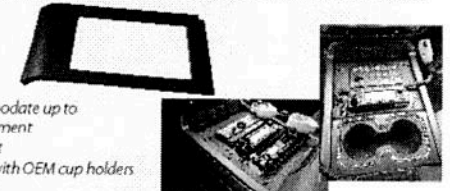

Standard Features:

- Fits a 2014+ Silverado (all models)
- Modify your factory console to accommodate up to 3 radios, controllers or pieces of equipment
- Curved mounting plate for seamless fit
- 6.5" of space for equipment brackets with OEM cup holders
- 11" of space without OEM cup holders
- Contoured design allows for access to OEM 12V, USB and 110V outlets