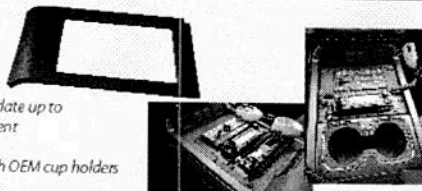

Standard Features:

- Fits a 2014+ Sierra (all models)
- Modify your factory console to accommodate up to 3 radios, controllers or pieces of equipment
- Curved mounting plate for seamless fit
- 6.5" of space for equipment brackets with OEM cup holders
- 11" of space without OEM cup holders
- Contoured design allows for access to OEM 12V, USB and 110V outlets