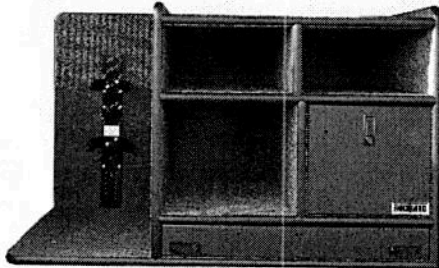

- Standard Features:**
- Stand alone unit
  - Can be integrated in most cabinet designs
  - Patent Pending
  - SCBA bracket included in chamber

\*Standard Platforms for the Interceptor Utility have **NO** access to spare tire.

**SCBA Series**

- SCBA-1-SM-15: Fits a 2015+ Small SUV  \$3,805.05 (Standard Platform Included)
- SCBA-1-LG-15: Fits a 2015+ Large SUV  \$4,088.39 (Standard Platform Included)

- Standard Features:**
- 3 open storage areas
  - File drawer
  - Low mounted command board
  - SCBA bracket
  - Standard Platform Included