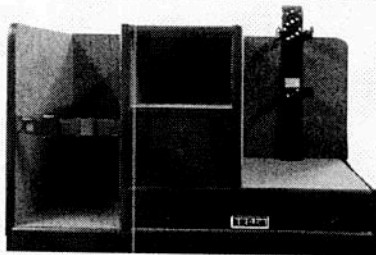

IFC Series

IFC-2-SM-15: Fits a 2015+ Small SUV ☐ $3,978.50 (Standard Platform Included)

UPGRADES: HAVIS Lift-up Platform ☐ $783.75 (additional) Ford Interceptor Utility only.

IFC-2-LG-15: Fits a 2015+ Large SUV ☐ $4,260.76 (Standard Platform Included)