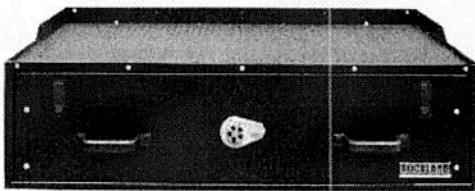

MWSD Series

MWSD-SR-IN-15: Fits a 2015 & 2016 Interceptor Utility ☐ $2,243.87

Standard Features:

- Single Aluminum weapons drawer
- Simplex lock
- "Anti Pry" locking mechanisms to resist prying or drilling
- SouthCo compression latches to eliminate rattle
- Textured black powdered coat finish & full extension drawer slides
- Risers Included & Available For Interceptor Utility Only

MWSD Series

MWSD-S-TH-15: Fits a 2015 & 2016 Tahoe ☐ $2,433.62 *
MWSD-S-EX-15: Fits a 2015 & 2016 Expedition ☐ $2,255.56 *
MWSD-S-SL-15: Fits a 2015 & 2016 Suburban Long ☐ $1,894.62
MWSD-S-SS-15: Fits a 2015 & 2016 Suburban Short ☐ $1,894.62