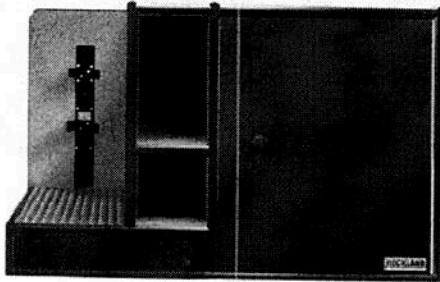

**GC Series**

- GC-1-SM-15: Fits a 2015+ Small SUV  \$8,171.12 (Standard Platform Included)
- GC-1-LG-15: Fits a 2015+ Large SUV  \$8,700.74 (Standard Platform Included)

- Standard Features:**
- Gear Clear Chamber
  - Pop-up SCBA bracket
  - Slide-out command board
  - SCBA bracket included in chamber
  - Patent Pending
  - Standard Platform Included

**GC Series**

- GC-2-SM-15: Fits a 2015+ Small SUV  \$8,025.17 (Standard Platform Included)
- GC-2-LG-15: Fits a 2015+ Large SUV  \$8,554.79 (Standard Platform Included)

- Standard Features:**
- Gear Clear Chamber
  - Parts drawer
  - Slide-out tool board
  - SCBA bracket included in chamber
  - Patent Pending
  - Standard Platform Included

**GC Series**

- GC-3-SM-15: Fits a 2015+ Small SUV  \$7,981.45 (Standard Platform Included)
- GC-3-LG-15: Fits a 2015+ Large SUV  8,445.37 (Standard Platform Included)

- Standard Features:**
- Gear Clear Chamber
  - SCBA bracket
  - Ratcheting command board
  - SCBA bracket included in chamber
  - Patent Pending
  - Standard Platform Included

**GC Series**

- GC-4-SM-15: Fits a 2015+ Small SUV  \$8,454.70 (Standard Platform Included)
- GC-4-LG-15: Fits a 2015+ Large SUV  \$8,933.29 (Standard Platform Included)

- Standard Features:**
- Gear Clear Chamber
  - Pop-up SCBA bracket
  - Slide-out command board
  - SCBA bracket included in chamber
  - Patent Pending
  - Standard Platform Included