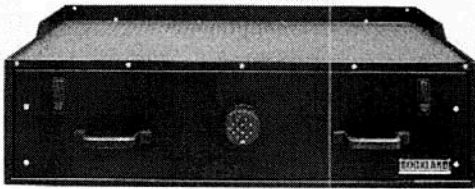

MWSD Series

MWSD-ER-IN-15: Fits a 2015 & 2016 Interceptor Utility ☐ $2,488.47

Standard Features:

- Single Aluminum weapons drawer
- Electronic lock
- "Anti Pry" locking mechanisms to resist prying or drilling
- SouthCo compression latches to eliminate rattle
- Textured black powdered coat finish & full extension drawer slides
- Risers Included & Available For Interceptor Utility Only

MWSD Series

MWSD-E-TH-15: Fits a 2015 & 2016 Tahoe ☐ $2,678.22 *
MWSD-E-EX-15: Fits a 2015 & 2016 Expedition ☐ $2,500.16 *
MWSD-E-SL-15: Fits a 2015 & 2016 Suburban Long ☐ $2,139.22
MWSD-E-SS-15: Fits a 2015 & 2016 Suburban Short ☐ $2,139.22