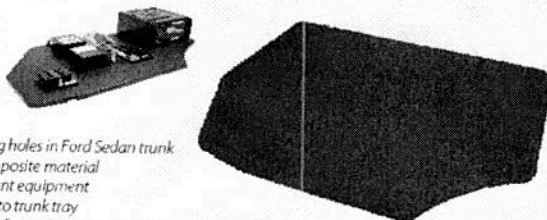

Ford Sedan Equipment Mounting Plate

IS-EQP-16: Fits a 2016+ Ford Interceptor Sedan Equipment Mounting Plate ☐ $62.84

Standard Features:

- Utilizes OEM mounting holes in Ford Sedan trunk
- Made from HDPE composite material
- Easy to drill and mount equipment
- Low cost alternative to trunk tray
- Can come pre-drilled for equipment or blank
- Allows installer to wire equipment on work bench & install completed panel into trunk
- Specifically fits Ford Sedan but can be used in other vehicles if there is sufficient space.