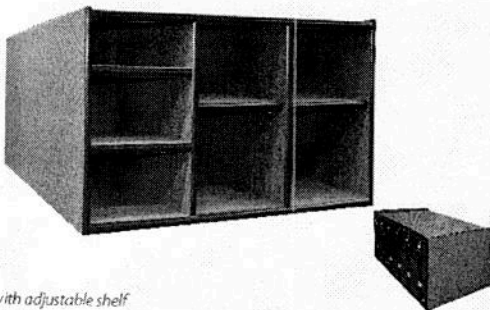

**EMS Series**

EMS-1-SM-15: Fits a 2015+ Small SUV  \$2,622.20 (Standard Platform Included)

EMS-1-LG-15: Fits a 2015+ Large SUV  2,924.69 (Standard Platform Included)

**Standard Features:**

- 7 open compartments
- 4 adjustable shelves
- Standard Platform Included

**EMS Series**

EMS-2-SM-15: Fits a 2015+ Small SUV  \$4,143.46 (Standard Platform Included)

EMS-2-LG-15: Fits a 2015+ Large SUV  \$4,624.40 (Standard Platform Included)

**Standard Features:**

- 7 open compartments
- 4 adjustable shelves
- Cargo netting in rear with adjustable shelf
- Standard Platform Included