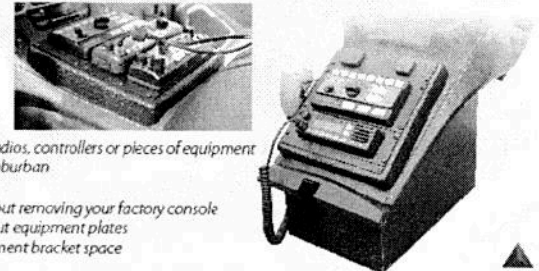

Inquire about our mounting options ▲

**Tahoe Drop-In Console**

TS-CP-NB-15: Drop-In Console Plate without brackets for a 2015+ Tahoe	<input type="checkbox"/>	\$175.68
TS-CP-YB-15: Drop-In Console Plate with brackets for a 2015+ Tahoe	<input type="checkbox"/>	\$404.77