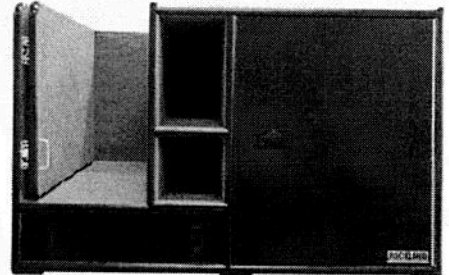

**GC Series**

- GC-1-SM-15: Fits a 2015+ Small SUV  \$8,171.12 (Standard Platform Included)
- GC-1-LG-15: Fits a 2015+ Large SUV  \$8,700.74 (Standard Platform Included)

- Standard Features:**
- Gear Clear Chamber
  - Pop-up SCBA bracket
  - Slide-out command board
  - SCBA bracket included in chamber
  - Patent Pending
  - Standard Platform Included

**GC Series**

- GC-2-SM-15: Fits a 2015+ Small SUV  \$8,025.17 (Standard Platform Included)
- GC-2-LG-15: Fits a 2015+ Large SUV  \$8,554.79 (Standard Platform Included)

- Standard Features:**
- Gear Clear Chamber
  - Parts drawer
  - Slide-out tool board
  - SCBA bracket included in chamber
  - Patent Pending
  - Standard Platform Included

**GC Series**

- GC-3-SM-15: Fits a 2015+ Small SUV  \$7,981.45 (Standard Platform Included)
- GC-3-LG-15: Fits a 2015+ Large SUV  8,445.37 (Standard Platform Included)

- Standard Features:**
- Gear Clear Chamber
  - SCBA bracket
  - Ratcheting command board
  - SCBA bracket included in chamber
  - Patent Pending
  - Standard Platform Included