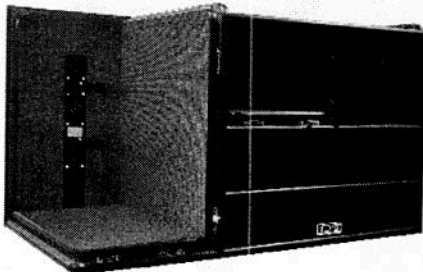

SCBA Series

SCBA-7-LG-15: Fits a 2015+ Large SUV ☐ $6,778.18 (Standard Platform Included)