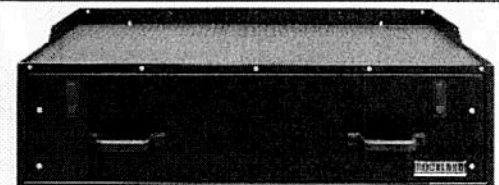

MWSD Series

MWSD-TH-15: Fits a 2015 & 2016 Tahoe ☐ $2,245.46 *
MWSD-EX-15: Fits a 2015 & 2016 Expedition ☐ $2,067.40 *
MWSD-SL-15: Fits a 2015 & 2016 Suburban Long ☐ $1,706.46
MWSD-SS-15: Fits a 2015 & 2016 Suburban Short ☐ $1,706.46