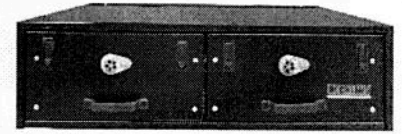

Standard Features:

- Double Aluminum weapons drawer
- Simplex lock
- Textured Black Powdered Coat Finish
- Full Extension Drawer Slides
- "Anti Pry" locking mechanisms to resist prying or drilling
- SouthCo compression latches to eliminate rattle

Inquire about our mounting options ▲

Tahoe Drop-In Console

TS-CP-NB-15: Drop-In Console Plate without brackets for a 2015+ Tahoe	☐	$175.68
TS-CP-YB-15: Drop-In Console Plate with brackets for a 2015+ Tahoe	☐	$404.77