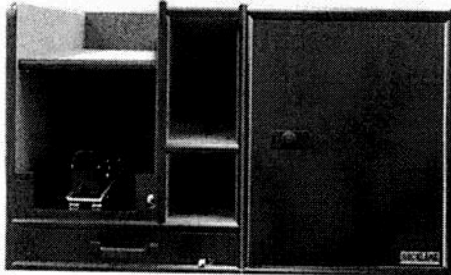

**GC Series**

- GC-1-SM-15: Fits a 2015+ Small SUV  \$8,171.12 (Standard Platform Included)
- GC-1-LG-15: Fits a 2015+ Large SUV  \$8,700.74 (Standard Platform Included)

- Standard Features:**
- Gear Clear Chamber
  - Pop-up SCBA bracket
  - Slide-out command board
  - SCBA bracket included in chamber
  - Patent Pending
  - Standard Platform Included

**GC Series**

- GC-2-SM-15: Fits a 2015+ Small SUV  \$8,025.17 (Standard Platform Included)
- GC-2-LG-15: Fits a 2015+ Large SUV  \$8,554.79 (Standard Platform Included)

- Standard Features:**
- Gear Clear Chamber
  - Parts drawer
  - Slide-out tool board
  - SCBA bracket included in chamber
  - Patent Pending
  - Standard Platform Included