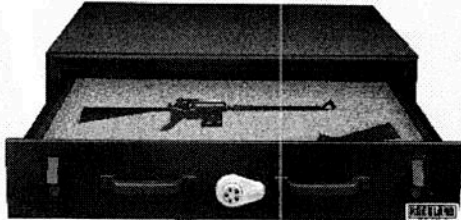

Standard Features:

- Simplex lock and foam
- Single full length weapons drawer
- Standard Platform Included

WDP Series

- WDP-SM-15: Fits a 2015+ Small SUV ☐ $4,263.00 (Standard Platform Included)
- UPGRADES: HAVIS Lift-up Platform ☐ $783.75 (additional) Ford Interceptor Utility only.

- WDP-LG-15: Fits a 2015+ Large SUV ☐ $4,650.70 (Standard Platform Included)