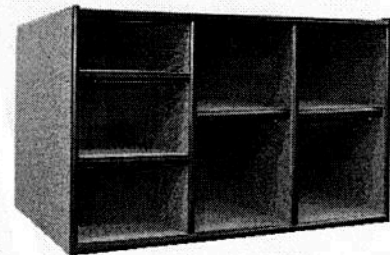

EMS Series

EMS-1-SM-15: Fits a 2015+ Small SUV ☐ $2,622.20 (Standard Platform Included)

EMS-1-LG-15: Fits a 2015+ Large SUV ☐ 2,924.69 (Standard Platform Included)

Standard Features:

- 7 open compartments
- 4 adjustable shelves
- Standard Platform Included

EMS Series

EMS-2-SM-15: Fits a 2015+ Small SUV ☐ $4,143.46 (Standard Platform Included)

EMS-2-LG-15: Fits a 2015+ Large SUV ☐ $4,624.40 (Standard Platform Included)