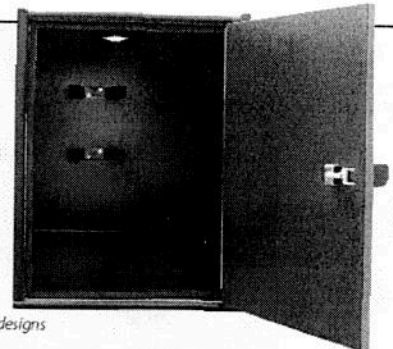

1. **Standard Features:**
2. Stand alone unit
   - Can be integrated in most cabinet designs
   - Patent Pending
   - SCBA bracket included in chamber

*Standard Platforms for the Interceptor Utility have **NO** access to spare tire.

10 Commerce Drive, Hauppauge, NY 11788 • 631-391-6007 • Fax 631-206-2923 • www.rocklandcustomproducts.com

For details on any product, please visit our website at www.rocklandcustomproducts.com, or contact your regional sales representative. Every effort will be made to hold prices through the end date, but we always reserve the right increase prices on certain or all products.