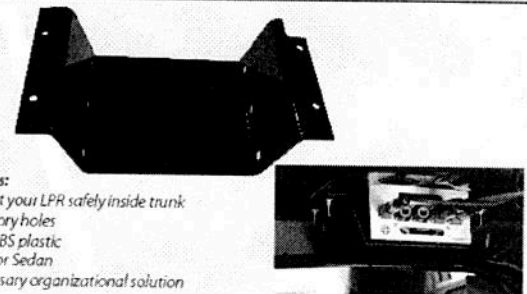

LPR Sedan Bracket

IS-ESB-16: Fits a 2016+ Ford Interceptor Sedan LPR Equipment Mounting Bracket ☐ $62.84

Standard Features:

- Easy way to mount your LPR safely inside trunk
- Mounts using factory holes
- Made of durable ABS plastic
- Fits Ford Interceptor Sedan
- Affordable & necessary organizational solution

*Standard Platforms for the Interceptor Utility have **NO** access to spare tire.

10 Commerce Drive, Hauppauge, NY 11788 • 631-391-6007 • Fax 631-206-2923 • www.rocklandcustomproducts.com

For details on any product, please visit our website at www.rocklandcustomproducts.com, or contact your regional sales representative. Every effort will be made to hold prices through the end date, but we always reserve the right to increase prices on certain or all products.