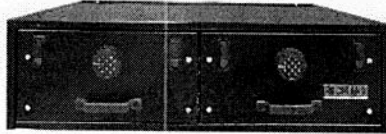

MWDD Series

MWSD-E-TH-15: Fits a 2015 & 2016 Tahoe	☐	$4,063.56
MWSD-E-EX-15: Fits a 2015 & 2016 Expedition	☐	$4,063.56
MWSD-E-SL-15: Fits a 2015 & 2016 Suburban Long	☐	$4,063.56
MWSD-E-SS-15: Fits a 2015 & 2016 Suburban Short	☐	$4,063.56
MWDD-E-IN-15: Fits a 2015 & 2016 Interceptor Utility	☐	$4,063.56

Standard Features:

- Double Aluminum weapons drawer
- Electronic lock
- Textured Black Powdered Coat Finish
- Full Extension Drawer Slides
- "Anti Pry" locking mechanisms to resist prying or drilling
- SouthCo compression latches to eliminate rattle