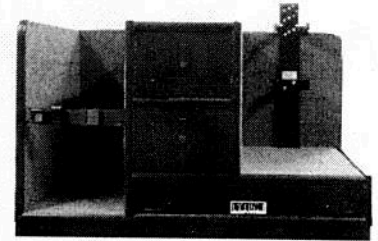

IFC Series

IFC-1-SM-15: Fits a 2015+ Small SUV ☐ $4,333.40 (Standard Platform Included)

UPGRADES: HAVIS Lift-up Platform ☐ $783.75 (additional) Ford Interceptor Utility only.

IFC-1-LG-15: Fits a 2015+ Large SUV ☐ $4,648.28 (Standard Platform Included)