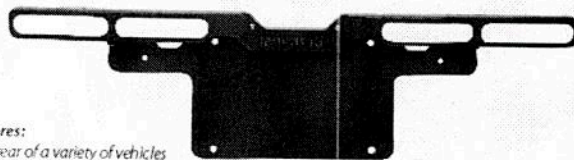

Illumi-Grille Series

IG-LPB-W4: License Plate Bracket without lights. ☐ $99.00

Standard Features:

- Fits the front & rear of a variety of vehicles
- Mounts to factory license plate screwholes
- Houses 4 Whelen Ion-T lights
- Made out of durable weatherproof HDPE, ABS & powder coated aluminum
- Includes 1 LED light to illuminate the license plate
- Accommodates back-up camera so it remains fully functional