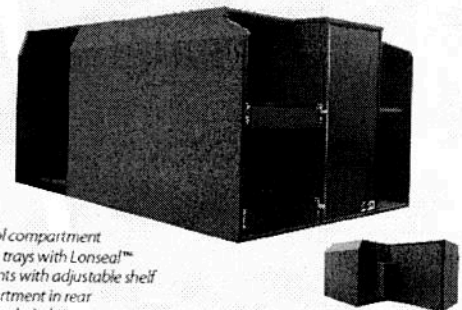

**EMS Series**

EMS-1-SM-15: Fits a 2015+ Small SUV  \$2,622.20 (Standard Platform Included)

EMS-1-LG-15: Fits a 2015+ Large SUV  2,924.69 (Standard Platform Included)

**Standard Features:**

- 7 open compartments
- 4 adjustable shelves
- Standard Platform Included

**EMS Series**

EMS-2-SM-15: Fits a 2015+ Small SUV  \$4,143.46 (Standard Platform Included)

EMS-2-LG-15: Fits a 2015+ Large SUV  \$4,624.40 (Standard Platform Included)

**Standard Features:**

- 7 open compartments
- 4 adjustable shelves
- Cargo netting in rear with adjustable shelf
- Standard Platform Included

**EMSL Series**

EMSL-L-SM-15: Fits a 2015+ Small SUV  \$12,776.71 (Standard Platform Included)

EMSL-L-LG-15: Fits a 2015+ Large SUV  \$13,989.60 (Standard Platform Included)

**Standard Features:**

- Temperature control compartment
- Slide out aluminum trays with Lonseal™
- 2 open compartments with adjustable shelf
- Closed open compartment in rear
- Standard Platform Included