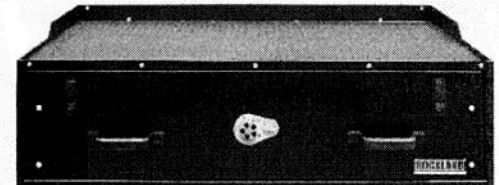

Standard Features:

- Single Aluminum weapons drawer
- Simplex lock
- "Anti Pry" locking mechanisms to resist prying or drilling
- SouthCo compression latches to eliminate rattle
- Textured black powdered coat finish & full extension drawer slides
- * Platform Included