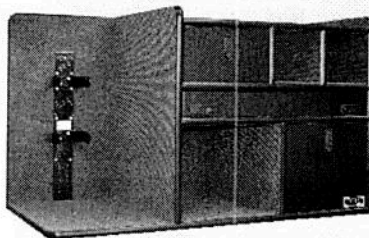

- Standard Features:**
- An open storage area
  - File drawer
  - Low mounted ratcheting command board
  - SCBA bracket
  - Standard Platform Included

**SCBA Series**

- SCBA-3-SM-15: Fits a 2015+ Small SUV  \$3,621.83 (Standard Platform Included)
- SCBA-3-LG-15: Fits a 2015+ Large SUV  \$4,088.39 (Standard Platform Included)

- Standard Features:**
- 3 open storage areas
  - File drawer
  - Mid mounted command board
  - SCBA bracket
  - Standard Platform Included

**SCBA Series**

- SCBA-4-SM-15: Fits a 2015+ Small SUV  \$4,364.15 (Standard Platform Included)
- SCBA-4-LG-15: Fits a 2015+ Large SUV  \$4,606.12 (Standard Platform Included)

- Standard Features:**
- 2 open storage areas
  - File drawer
  - Parts drawer
  - SCBA bracket
  - Low mounted ratcheting command board
  - Standard Platform Included

**SCBA Series**

- SCBA-5-SM-15: Fits a 2015+ Small SUV  \$4,347.08 (Standard Platform Included)
- SCBA-5-LG-15: Fits a 2015+ Large SUV  \$4,603.32 (Standard Platform Included)

- Standard Features:**
- File drawer
  - An open storage area
  - Parts drawer
  - Mid mounted command board
  - 2 compartments for extra SCBA bottles
  - SCBA bracket
  - Standard Platform Included

**SCBA Series**