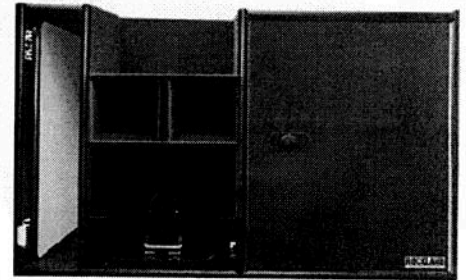

**GC Series**

- GC-2-SM-15: Fits a 2015+ Small SUV  \$8,025.17 (Standard Platform Included)
- GC-2-LG-15: Fits a 2015+ Large SUV  \$8,554.79 (Standard Platform Included)

- Standard Features:**
- Gear Clear Chamber
  - Parts drawer
  - Slide-out tool board
  - SCBA bracket included in chamber
  - Patent Pending
  - Standard Platform Included

**GC Series**

- GC-3-SM-15: Fits a 2015+ Small SUV  \$7,981.45 (Standard Platform Included)
- GC-3-LG-15: Fits a 2015+ Large SUV  8,445.37 (Standard Platform Included)

- Standard Features:**
- Gear Clear Chamber
  - SCBA bracket
  - Ratcheting command board
  - SCBA bracket included in chamber
  - Patent Pending
  - Standard Platform Included

**GC Series**

- GC-4-SM-15: Fits a 2015+ Small SUV  \$8,454.70 (Standard Platform Included)
- GC-4-LG-15: Fits a 2015+ Large SUV  \$8,933.29 (Standard Platform Included)

- Standard Features:**
- Gear Clear Chamber
  - Pop-up SCBA bracket
  - Slide-out command board
  - SCBA bracket included in chamber
  - Patent Pending
  - Standard Platform Included