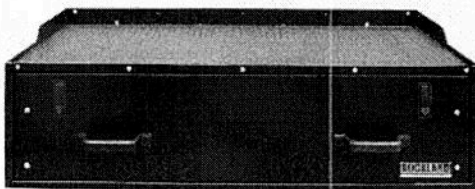

MWSD Series

MWSD-R-IN-15: Fits a 2015 & 2016 Interceptor Utility ☐ $2,055.71