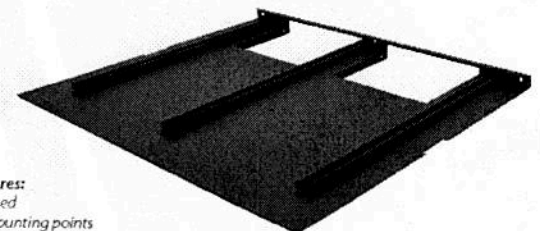

Standard Features:

- Securely mounted
- Utilizes OEM mounting points
- Cabinet easily removes to gain rear cargo space