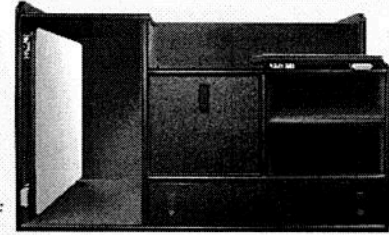

### CCF Series

- CCF-1-SM-15: Fits a 2015+ Small SUV  \$6,372.24 (Standard Platform Included)
- CCF-1-LG-15: Fits a 2015+ Large SUV  \$6,384.36 (Standard Platform Included)

**Standard Features:**

- Radio panel
- 1 file drawer
- SCBA bracket in rear
- Cargo netting in rear
- A closed storage compartment
- Low mounted ratcheting command board
- 2 open storage compartments with adjustable shelf
- Standard Platform Included

### CCF Series

- CCF-2-SM-15: Fits a 2015+ Small SUV  \$6,782.41 (Standard Platform Included)
- CCF-2-LG-15: Fits a 2015+ Large SUV  \$7,336.31 (Standard Platform Included)

\*Shown with slide out carpeted tray upgrade