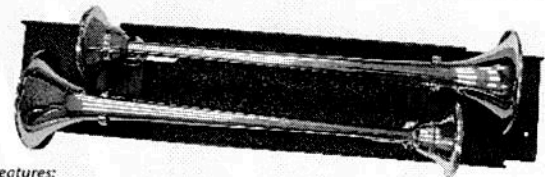

Ford Super Duty Air Horn Bracket

FSD-AHB-16: Fits a 2015+ Ford Super Duty (150, 250 & 350) Air Horn Bracket ☐ $389.56

Standard Features:

- Mounts to factory locations on underside of vehicle for a secure fit.
- Fits a wide variety of air-horn models
- Black powdered coated 1/8" aluminum
- Not compatible with most snow plows
- Air Horn not included