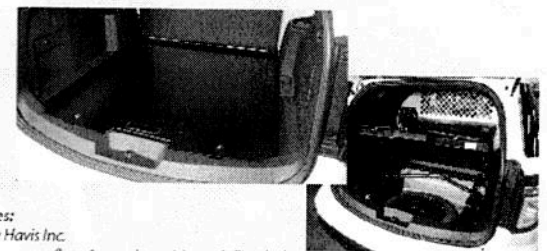

Havis Lift Up Platform

C-TTP-INUT-1: Ford Interceptor Utility Premium fold up cargo plate by Havis ☐ $783.75

Standard Features:

- Manufactured by Havis Inc.
- Replaces OEM rear cargo floor & attaches without drilling holes
- Maintain access to spare