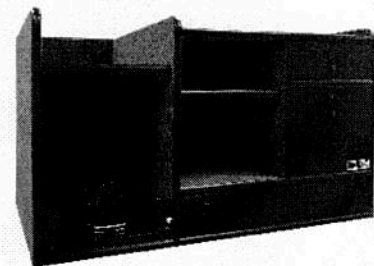

- Standard Features:**
- 3 open storage areas
  - File drawer
  - Mid mounted command board
  - SCBA bracket
  - Standard Platform Included

**SCBA Series**

- SCBA-4-SM-15: Fits a 2015+ Small SUV  \$4,364.15 (Standard Platform Included)
- SCBA-4-LG-15: Fits a 2015+ Large SUV  \$4,606.12 (Standard Platform Included)

- Standard Features:**
- 2 open storage areas
  - File drawer
  - Parts drawer
  - SCBA bracket
  - Low mounted ratcheting command board
  - Standard Platform Included

**SCBA Series**

- SCBA-5-SM-15: Fits a 2015+ Small SUV  \$4,347.08 (Standard Platform Included)
- SCBA-5-LG-15: Fits a 2015+ Large SUV  \$4,603.32 (Standard Platform Included)

- Standard Features:**
- File drawer
  - An open storage area
  - Parts drawer
  - Mid mounted command board
  - 2 compartments for extra SCBA bottles
  - SCBA bracket
  - Standard Platform Included

**SCBA Series**

- SCBA-6-SM-15: Fits a 2015+ Small SUV  \$5,727.60 (Standard Platform Included)
- SCBA-6-LG-15: Fits a 2015+ Large SUV  \$6,043.01 (Standard Platform Included)

- Standard Features:**
- File drawer
  - 3 open storage areas
  - Parts drawer
  - 2 adjustable shelves
  - Slide out/pop up SCBA bracket
  - Low mounted ratcheting command board
  - Standard Platform Included