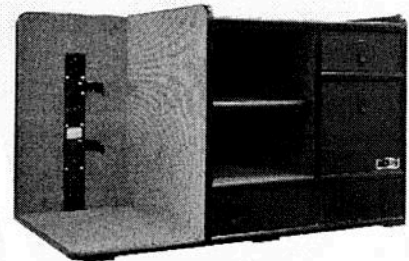

- Standard Features:**
- An open storage area
  - File drawer
  - Low mounted ratcheting command board
  - SCBA bracket
  - Standard Platform Included

**SCBA Series**

- SCBA-3-SM-15: Fits a 2015+ Small SUV  \$3,621.83 (Standard Platform Included)
- SCBA-3-LG-15: Fits a 2015+ Large SUV  \$4,088.39 (Standard Platform Included)

- Standard Features:**
- 3 open storage areas
  - File drawer
  - Mid mounted command board
  - SCBA bracket
  - Standard Platform Included

**SCBA Series**

- SCBA-4-SM-15: Fits a 2015+ Small SUV  \$4,364.15 (Standard Platform Included)
- SCBA-4-LG-15: Fits a 2015+ Large SUV  \$4,606.12 (Standard Platform Included)

- Standard Features:**
- 2 open storage areas
  - File drawer
  - Parts drawer
  - SCBA bracket
  - Low mounted ratcheting command board
  - Standard Platform Included

**SCBA Series**

- SCBA-5-SM-15: Fits a 2015+ Small SUV  \$4,347.08 (Standard Platform Included)
- SCBA-5-LG-15: Fits a 2015+ Large SUV  \$4,603.32 (Standard Platform Included)