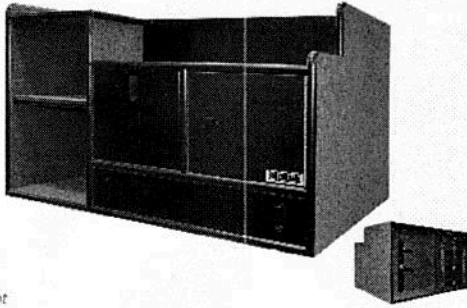

CCF Series

- CCF-1-SM-15: Fits a 2015+ Small SUV ☐ $6,372.24 (Standard Platform Included)
- CCF-1-LG-15: Fits a 2015+ Large SUV ☐ $6,384.36 (Standard Platform Included)