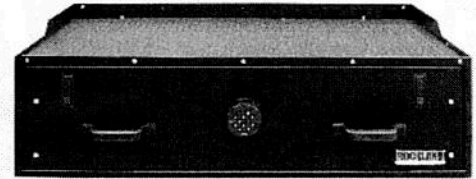

Standard Features:

- Single Aluminum weapons drawer
- Electronic lock
- "Anti Pry" locking mechanisms to resist prying or drilling
- SouthCo compression latches to eliminate rattle
- Textured black powdered coat finish & full extension drawer slides
- * Platform Included