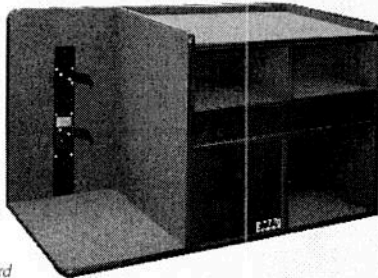

**SCBA Series**

- SCBA-1-SM-15: Fits a 2015+ Small SUV  \$3,805.05 (Standard Platform Included)
- SCBA-1-LG-15: Fits a 2015+ Large SUV  \$4,088.39 (Standard Platform Included)

- Standard Features:**
- 3 open storage areas
  - File drawer
  - Low mounted command board
  - SCBA bracket
  - Standard Platform Included

**SCBA Series**

- SCBA-2-SM-15: Fits a 2015+ Small SUV  \$3,820.72 (Standard Platform Included)
- UPGRADES: HAVIS Lift-up Platform  \$783.75 (additional) Ford Interceptor Utility only.
- SCBA-2-LG-15: Fits a 2015+ Large SUV  \$4,069.48 (Standard Platform Included)

- Standard Features:**
- An open storage area
  - File drawer
  - Low mounted ratcheting command board
  - SCBA bracket
  - Standard Platform Included

**SCBA Series**

- SCBA-3-SM-15: Fits a 2015+ Small SUV  \$3,621.83 (Standard Platform Included)
- SCBA-3-LG-15: Fits a 2015+ Large SUV  \$4,088.39 (Standard Platform Included)

- Standard Features:**
- 3 open storage areas
  - File drawer
  - Mid mounted command board
  - SCBA bracket
  - Standard Platform Included

**SCBA Series**

- SCBA-4-SM-15: Fits a 2015+ Small SUV  \$4,364.15 (Standard Platform Included)
- SCBA-4-LG-15: Fits a 2015+ Large SUV  \$4,606.12 (Standard Platform Included)